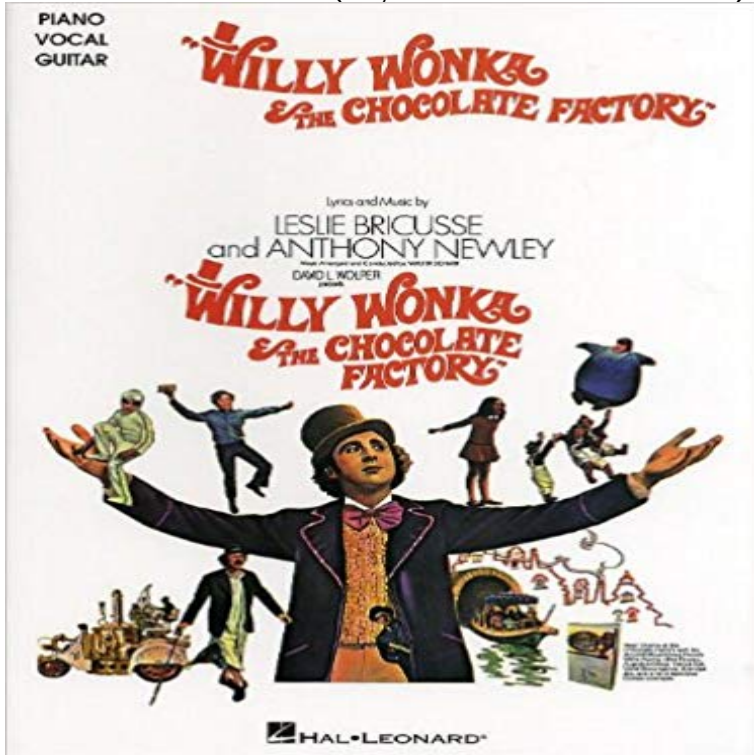

## Willy Wonka And The Chocolate Factory (PVG). Partitions pour Piano, Chant et Guitare(Symboles dAccords)

[\[PDF\] Psychology: A Complete Introduction](#)

[\[PDF\] Drawing Animals \(English and Spanish Edition\)](#)

[\[PDF\] Child And Adolescent Development And Study Guide, Fifth Edition And Webct](#)

[\[PDF\] Superman: Last Family of Krypton #2](#)

[\[PDF\] 5 Artists](#)

[\[PDF\] Hal Leonard Anthology Of Easier Classical Piano - 174 Favorite Pieces By 44 Composers](#)